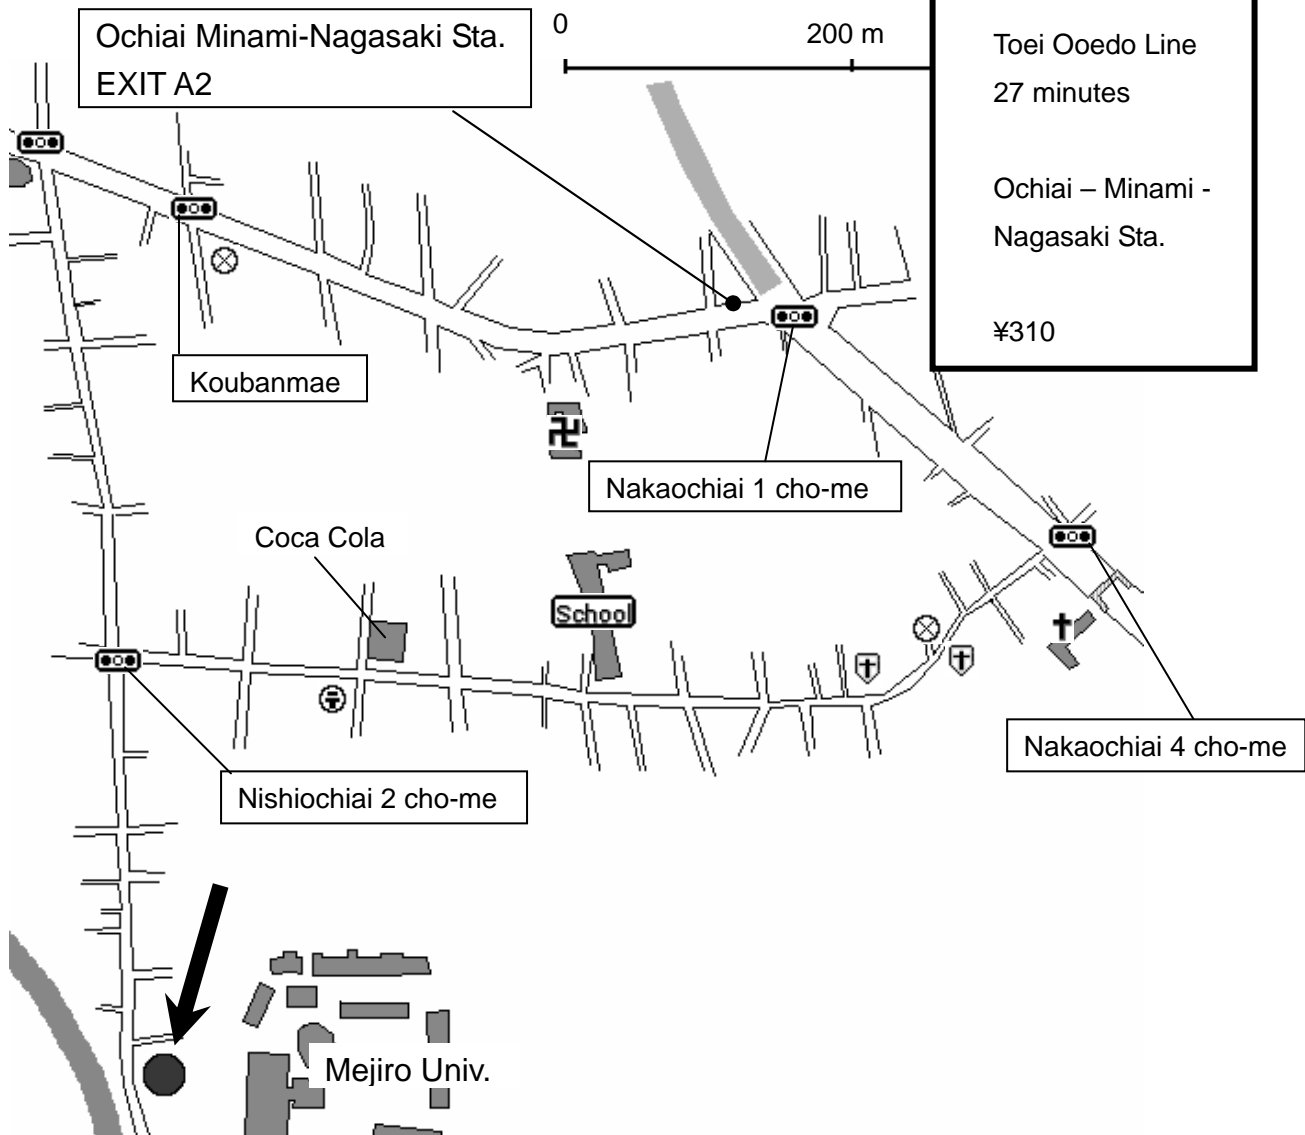

Toei Asakusa Line  
7 minutes

Daimon Sta.

Toei Oedo Line  
27 minutes

Ochiai - Minami -  
Nagasaki Sta.

¥310

## Symbols

 : traffic signal

 : bank

 : hotel

 : police box

 : church

 : temple

 : post office