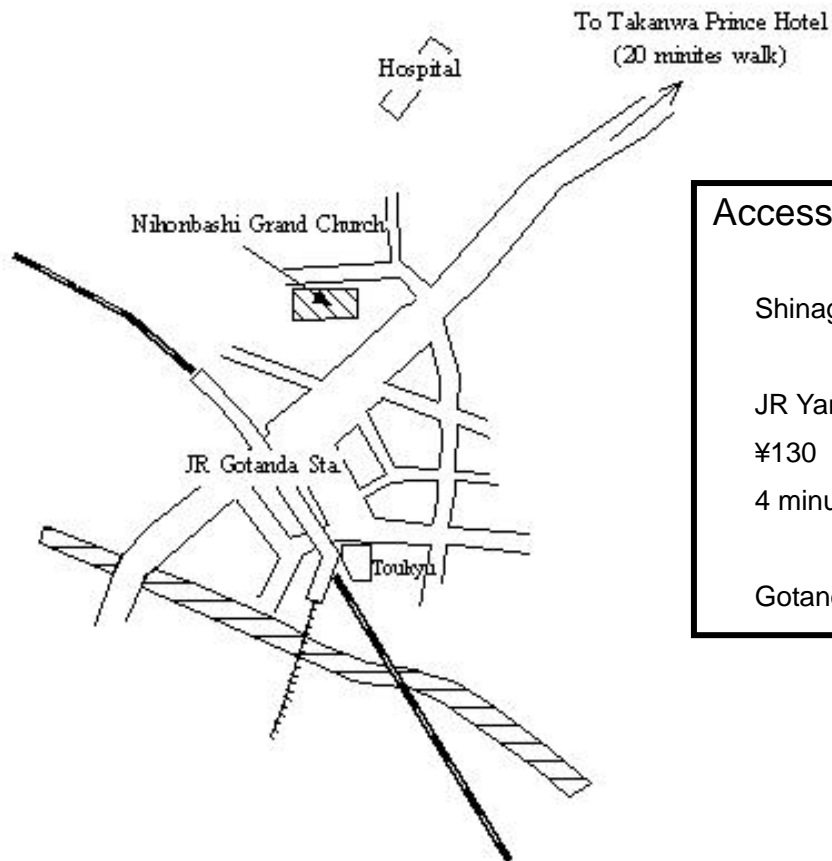

Access

Shinagawa Sta.

JR Yamanote Line

¥130

4 minutes

Gotanda Sta.

## Symbols

 : traffic signal

 : bank

 : hotel

 : police box

 : church

 : temple

 : post office