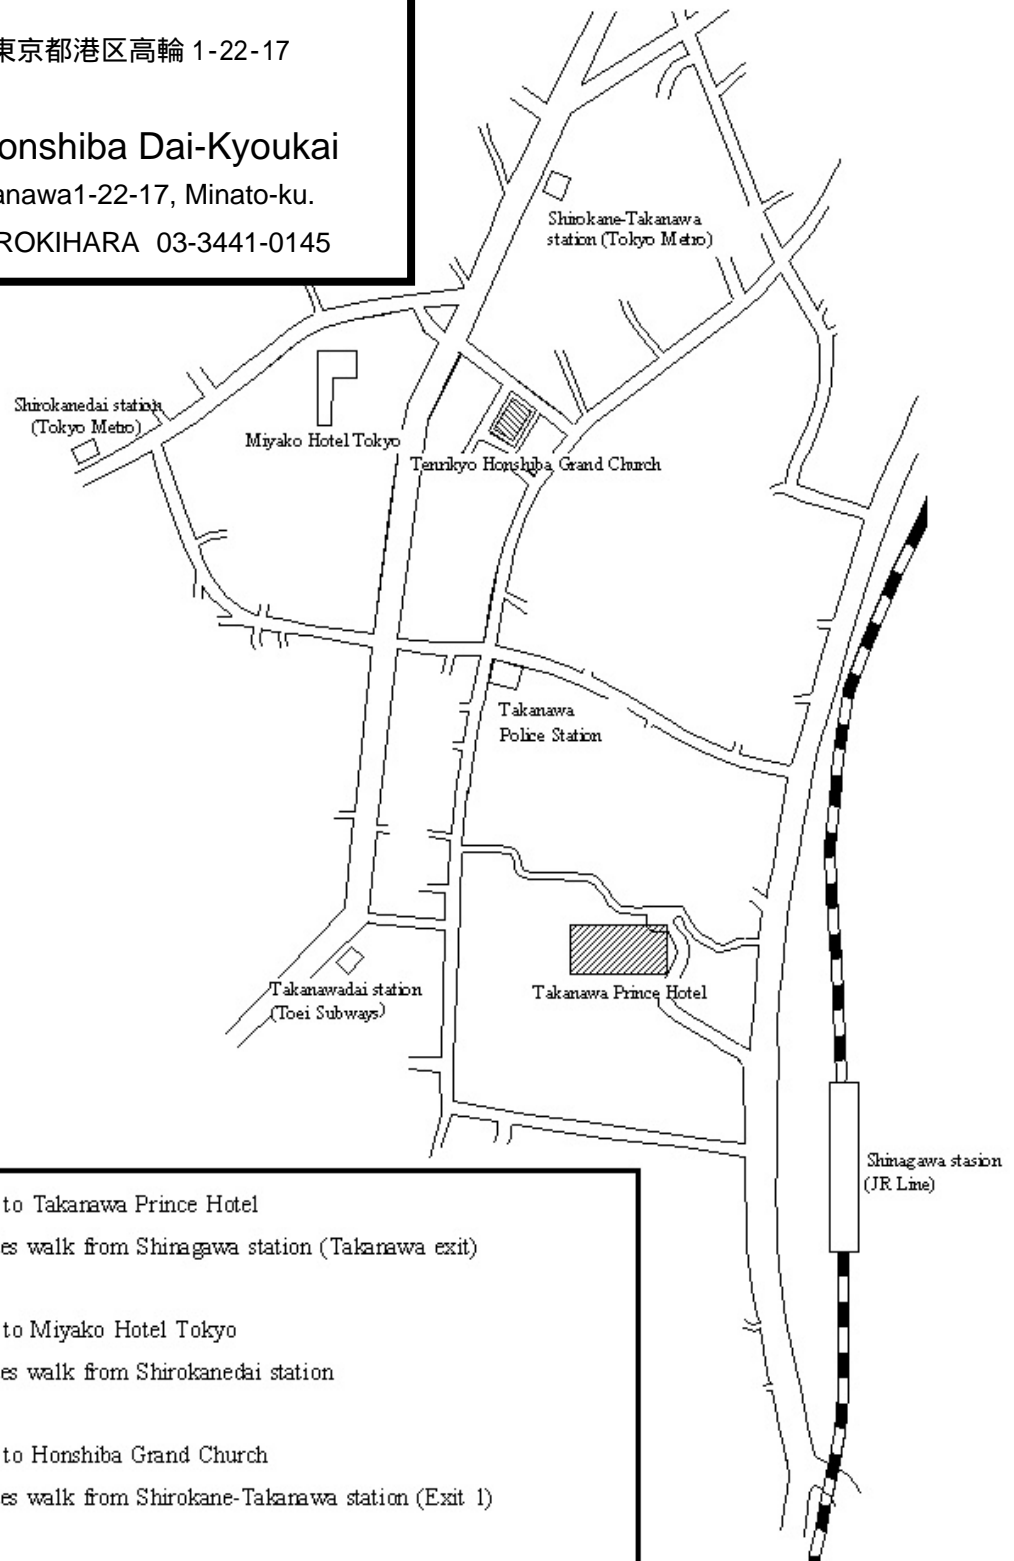

天理教 本芝大教会

〒108-0074 東京都港区高輪 1-22-17

白木原嘉彦

Tenrikyo Honshiba Dai-Kyoukai

108-0074 Takanawa 1-22-17, Minato-ku.

Yoshihiko SHIROKIHARA 03-3441-0145

MAP

Access to Takanawa Prince Hotel  
5 minutes walk from Shinagawa station (Takanawa exit)

Access to Miyako Hotel Tokyo  
3 minutes walk from Shirokanedai station

Access to Honshiba Grand Church  
5 minutes walk from Shirokane-Takanawa station (Exit 1)

IAHR TOKYO 2005 March 24-30, 2005, Tokyo, Japan