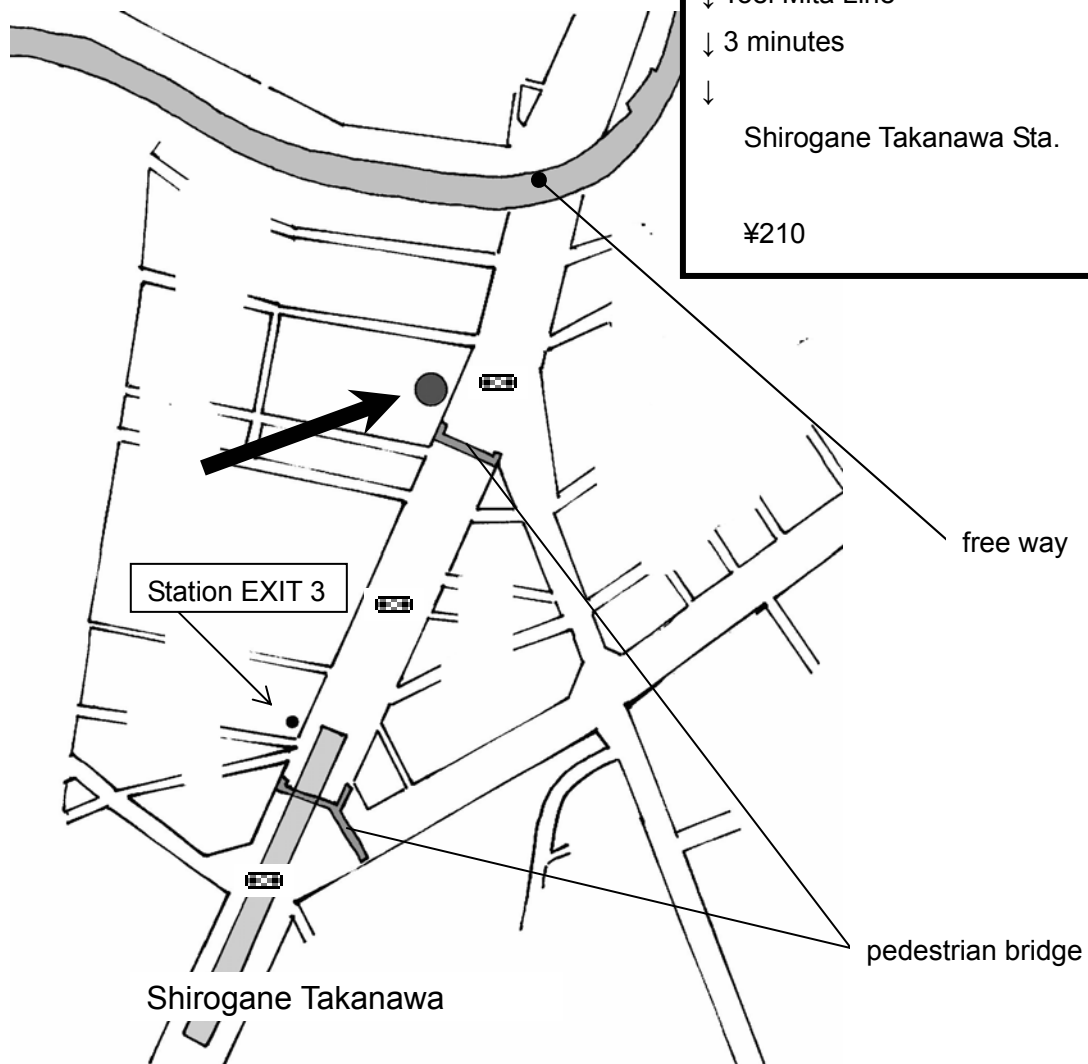

↓ Toei Asakusa Line

↓ 5 minutes

Mita Sta.

↓ Toei Mita Line

↓ 3 minutes

Shirogane Takanawa Sta.

¥210

## Symbols

 : traffic signal

 : bank

 : hotel

 : police box

 : church

 : temple

 : post office